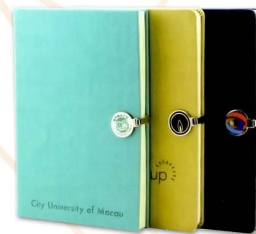

POWERBANK

CHARGING CABLE

CHARGING CABLE

RFID CARD HOLDER

TRAVEL ADAPTER

FAST TRAVEL CHARGER

TRAVEL ADAPTER

CUSTOMIZED STRESSBALL

DESKTOP CLOCK WITH STICKY NOTES

CUSTOMIZED NOTEBOOK

CUSTOMIZED NOTEBOOK

CUSTOMIZED DESK ORGANIZER

ENAMEL PIN

FOLDABLE BAG

CUSTOMIZED MAGNET

NO. 28 SIN MING LANE
#03-133 MIDVIEW CITY
SINGAPORE 573972